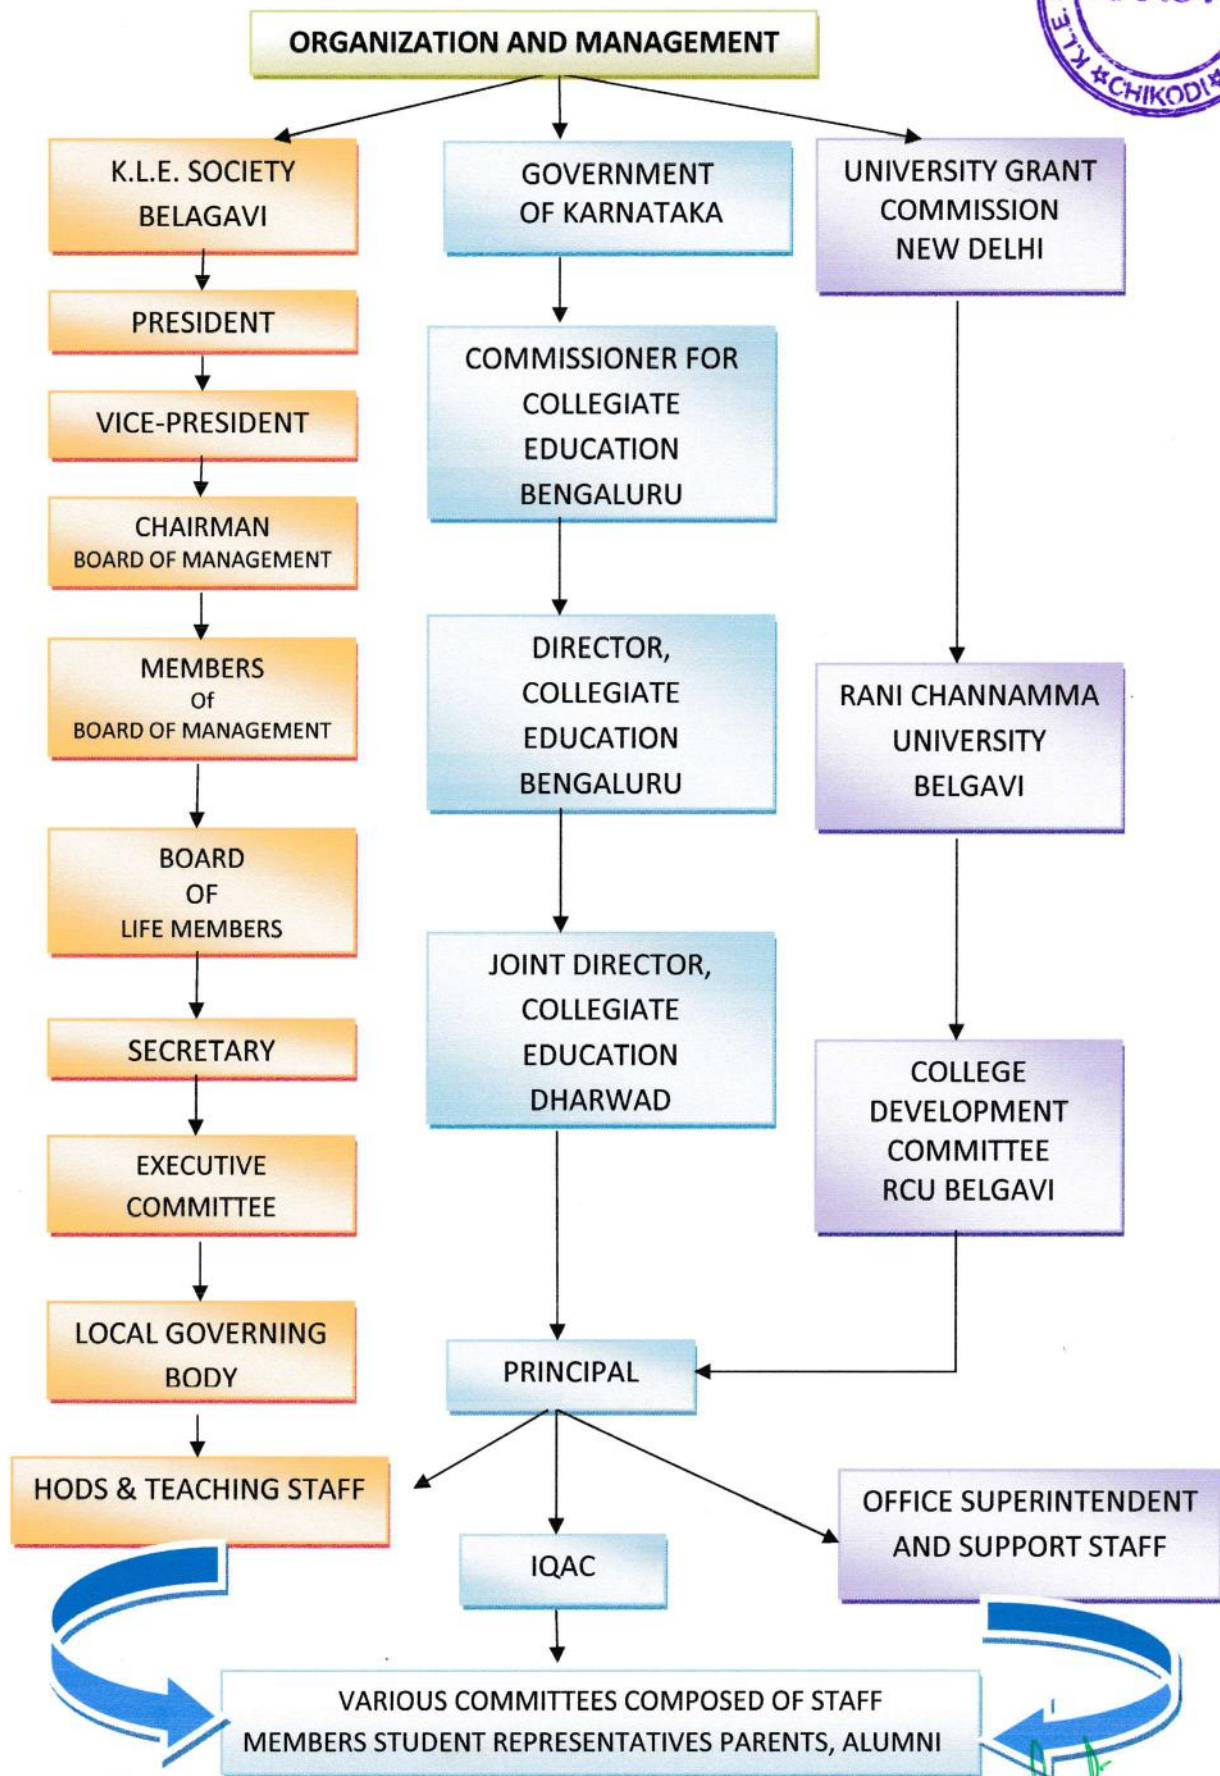

ORGANOGRAM OF THE INSTITUTION

[Signature]
Coordinator
IQAC

[Signature]
PRINCIPAL
KLES'S Basavaprabhu Kore
Arts, Science and Commerce College
CHIKODI - 591 201

COMMITTEES

IQAC
Co-ordinator
Coordinator
IQAC

PRINCIPAL
KLE'S Basavaprabhu Kore
Arts, Science and Commerce College
CHIKODI - 591 201